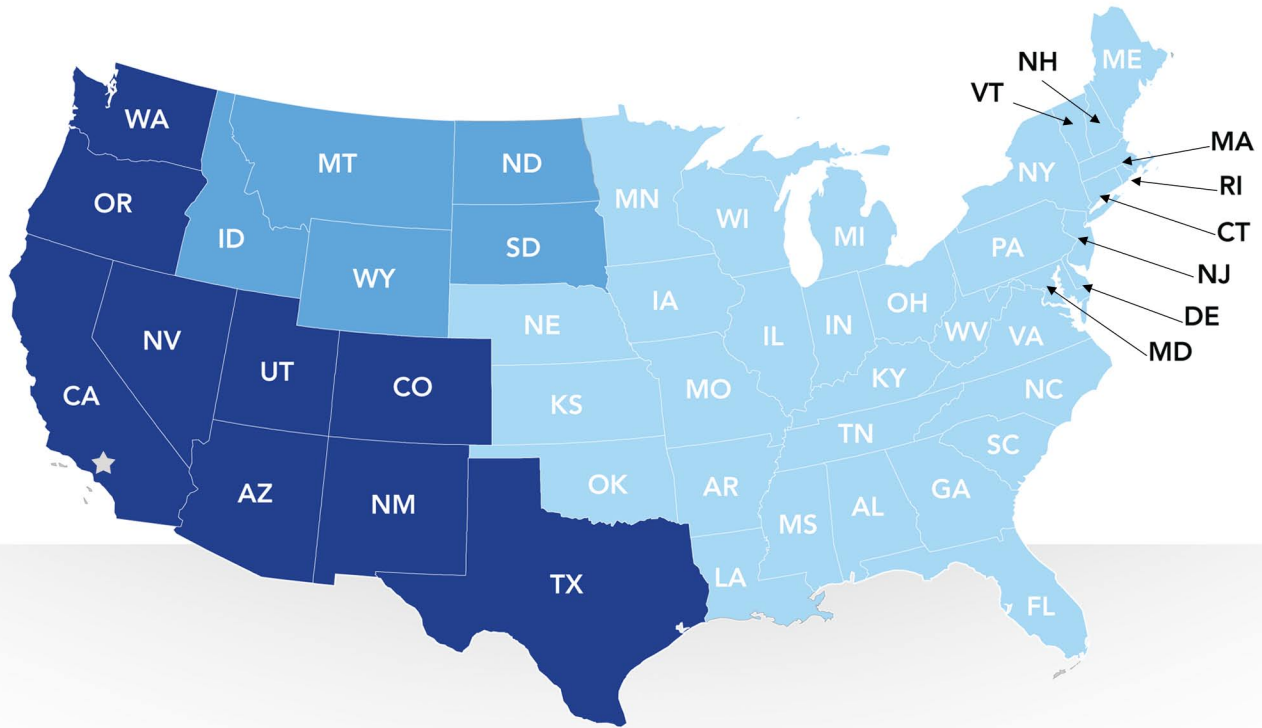

Expedited Service Transit Time Map

From Los Angeles, California (LAX)

INDUSTRY CAPABILITIES

- Expedited and Reliable Ground Freight
- Domestic Freight Forwarding
- International Air & Ocean Freight Forwarding
- Warehousing & Distribution
- Intermodal Services
- Project Cargo
- Household Moving & Storage
- High Value Products
- Web-Enabled IT Solutions

For additional information regarding one of our provided services, or to obtain a pricing quote, visit our website at:

www.rangergroup.net

Our transit times include the weekend!

90% of shipments that depart on Friday arrive on the following Monday.

- 1 - 2 Days *
- 2 - 3 Days *
- 3 - 4 Days *

* Transit times are based on major city centers.

7685 Bath Road, Mississauga ON L4T 3T1 • Tel: 800-669-2380 • Fax: 905-672-3885 • marketing@rangergroup.net

Ranger Express Forwarding Inc. | Ranger Distribution Inc. | Ranger Cargo Systems Inc.